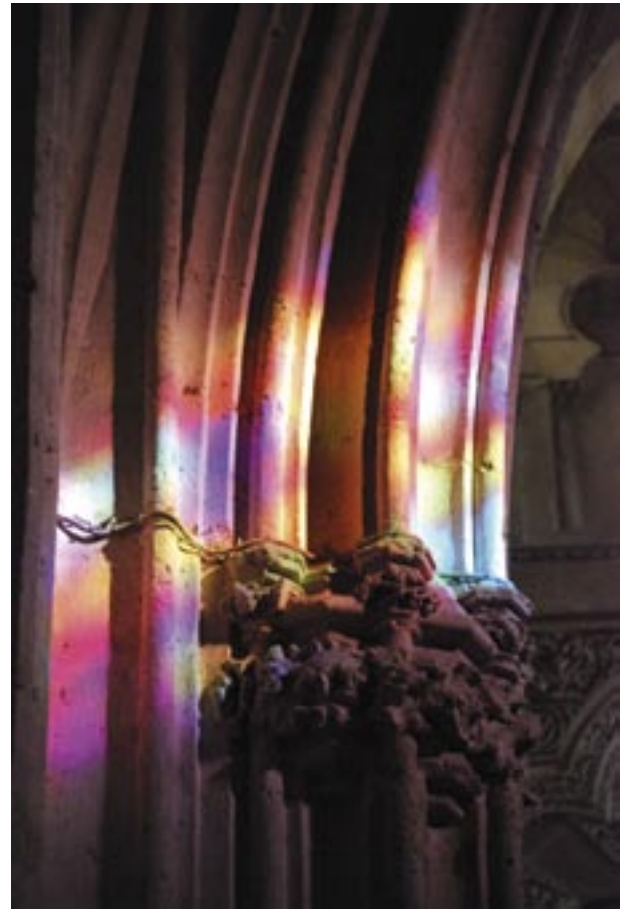

JANA BICKHARD

«cordoba glas-reflektionen»

Fotografie · 2009

BB CONTEMPORARY

Switzerland

E-Mail: mail@bb-contemporary.com

Internet: www.bb-contemporary.com