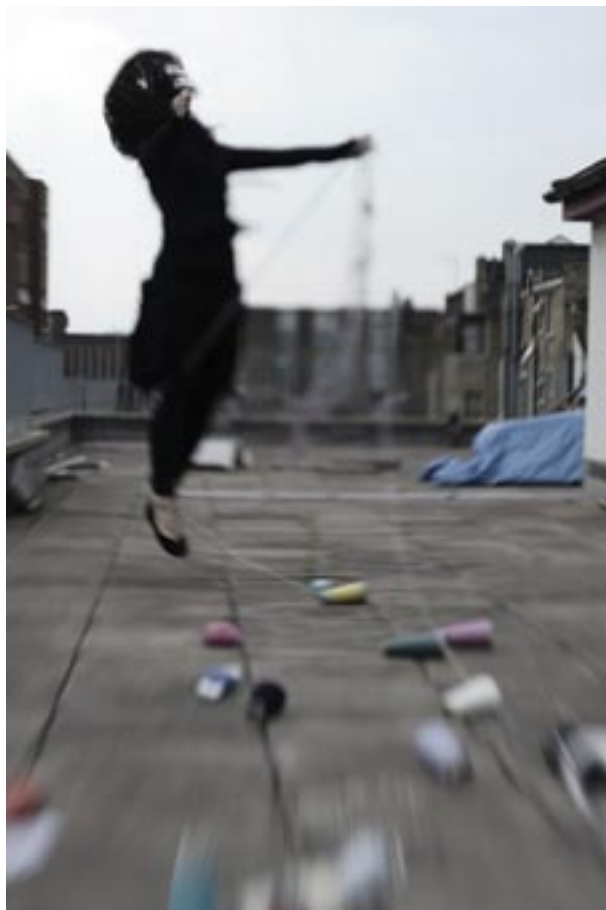

Hyewon Park

HYEWON PARK

«Daisy – E2 7SY»

Lady performing with threads

Photography

42 x 59,4 cm · 2008

HYEWON PARK

26 Linale House, Murray Grove
London N1 7QH · Grossbritannien